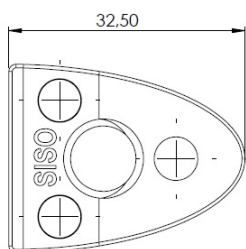

PRODUCT SHEET

Description:

Glass Door Handle "Badge" F/Single Doors, Chrome Pl, F/Glass Thickness 4-6mm, 1 Zamak Screw W/PVC Tip & 1 Zamak Screw, with $\varnothing 5 \times 3,5$ mm Extension

Item number:

17.40.050-0

Units	Box	Carton	HS Code	Barcode
Pcs.	10	100	8302420090	 5704866072014

Changed from 6,00 mm. to 6,20 mm. 23-04-2012

Screw needed - not on drawing!!

SISO A/S

Mileparken 11
DK-2740 Skovlunde
Denmark
VAT: DK 24786013