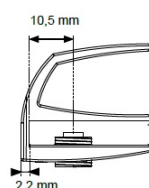

PRODUCT SHEET

Description:

Glass Door Handle "Badge" F/Single Doors, Chrome Pl, F/Glass Thickness 4-6mm, 1 Zamak Screw W/PVC Tip & 1 Zamak Screw, with $\varnothing 5 \times 3,5$ mm Extension

Item number:

17.40.050-0

Units	Box	Carton	HS Code	Barcode
Pcs.	10	100	8302420090	 5704866072014

Changed from 6,00 mm. to 6,20 mm. 23-04-2012

Screw needed - not on drawing!!

SISO A/S

Mileparken 11
DK-2740 Skovlunde
Denmark
VAT: DK 24786013