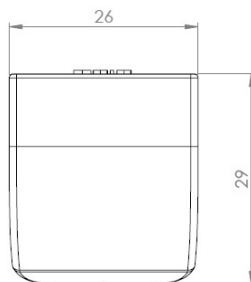

PRODUCT SHEET

Description:

Glass Door Handle "Badge" F/Single Doors, Chrome Pl, F/Glass Thickness 4-6mm, 1 Zamak Screw W/PVC Tip & 1 Zamak Screw, with $\varnothing 5 \times 3,5$ mm Extension

Item number:

17.40.050-0

Units	Box	Carton	HS Code	Barcode
Pcs.	10	100	8302420090	 5704866072014

Changed from 6,00 mm. to 6,20 mm. 23-04-2012

Screw needed - not on drawing!!

SISO A/S

Mileparken 11
DK-2740 Skovlunde
Denmark
VAT: DK 24786013